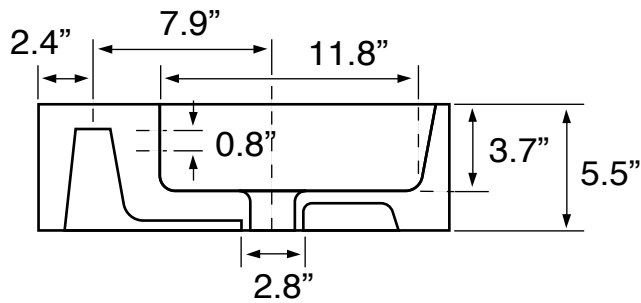

Color	Description
	Grey Mist

Technical Information

Bowl type:	Double
Installation:	Wall mounted
Bowl dimensions:	Depth: 3.7"
	Width: 13"
	Length: 19.2"
Drain hole:	1.75"
Faucet hole:	1.38"
Hole configurations:	0, 2, 6
Weight:	150 lbs