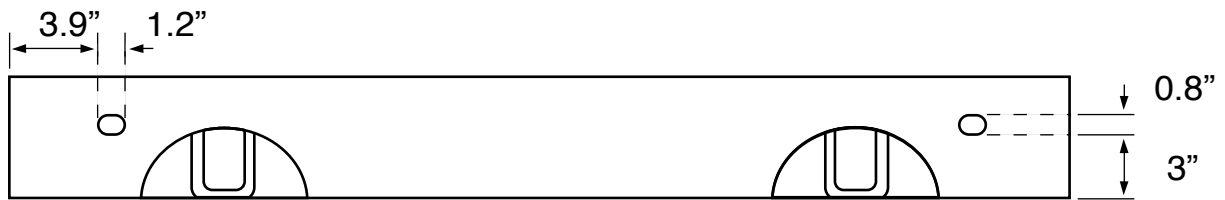

Color	Description
	Grey Mist

Technical Information

Bowl type:	Double
Installation:	Wall mounted
Bowl dimensions:	Depth: 3.7"
	Width: 13"
	Length: 19.2"
Drain hole:	1.75"
Faucet hole:	1.38"
Hole configurations:	0, 2, 6
Weight:	150 lbs