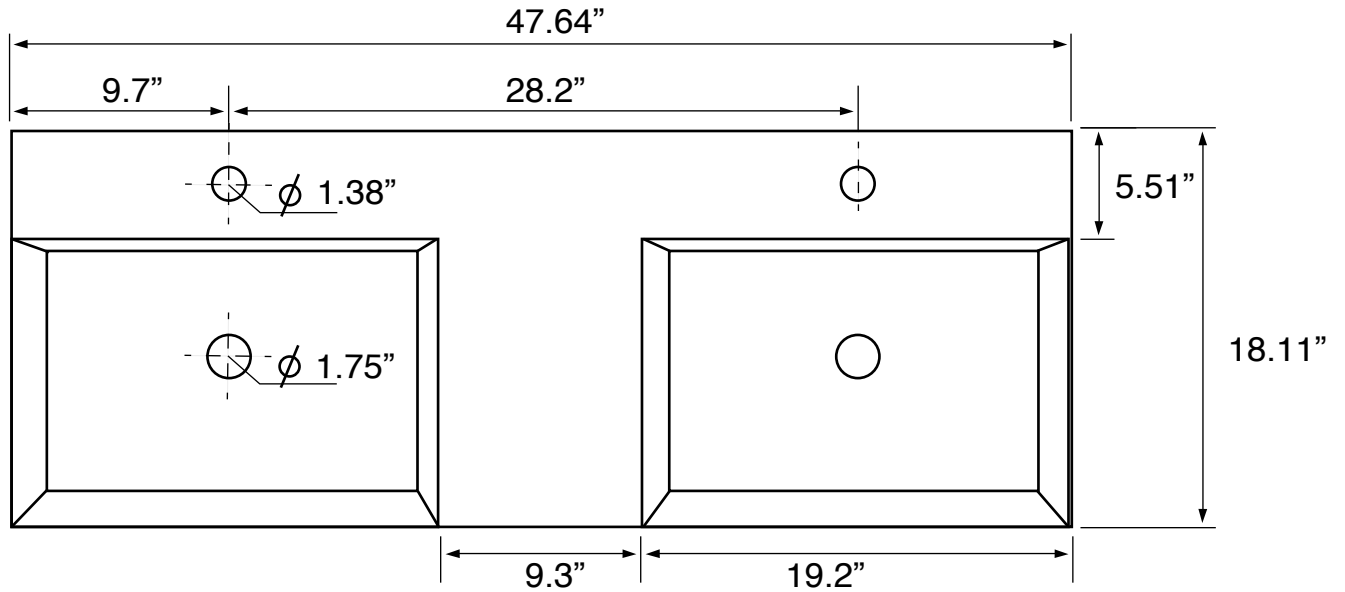

Color	Description
	Grey Mist

Technical Information

Bowl type:	Double
Installation:	Wall mounted
Bowl dimensions:	Depth: 3.7"
	Width: 13"
	Length: 19.2"
Drain hole:	1.75"
Faucet hole:	1.38"
Hole configurations:	0, 2, 6
Weight:	150 lbs