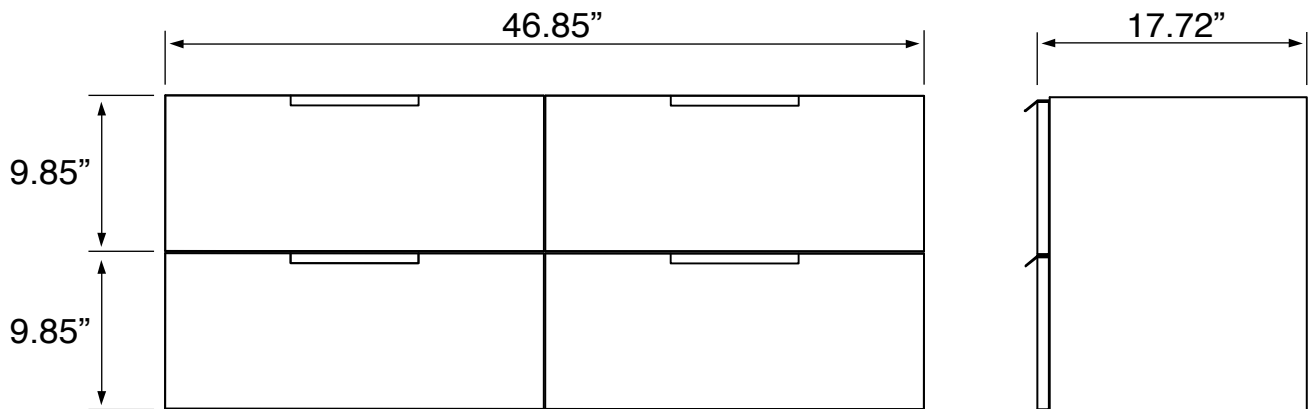

Color	Description
	Grey Mist

Technical Information

Bowl type:	Double
Installation:	Wall mounted
Bowl dimensions:	Depth: 3.7"
	Width: 13"
	Length: 19.2"
Drain hole:	1.75"
Faucet hole:	1.38"
Hole configurations:	0, 2, 6
Weight:	150 lbs