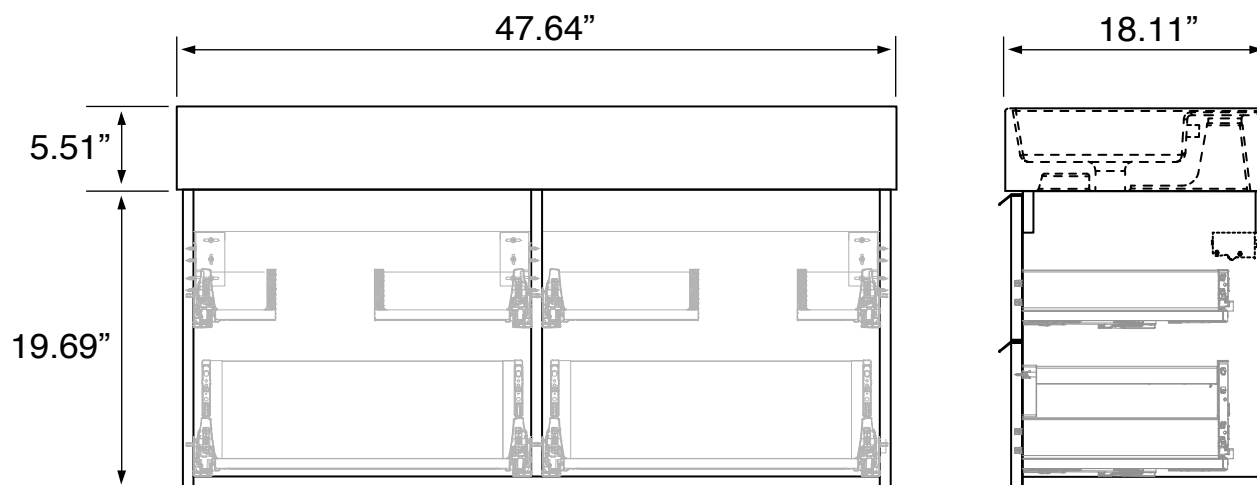

Color	Description
	Grey Mist

Technical Information

Bowl type:	Double
Installation:	Wall mounted
Bowl dimensions:	Depth: 3.7"
	Width: 13"
	Length: 19.2"
Drain hole:	1.75"
Faucet hole:	1.38"
Hole configurations:	0, 2, 6
Weight:	150 lbs